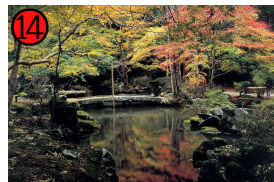

Summer

Near Riverpark Mami

Ureshino Tengeiji Town

Spring

Legend of station equipment

	Free Parking Available
	Public Restrooms
	Bicycle Rental Port

Autumn

Ise-oi Sta.